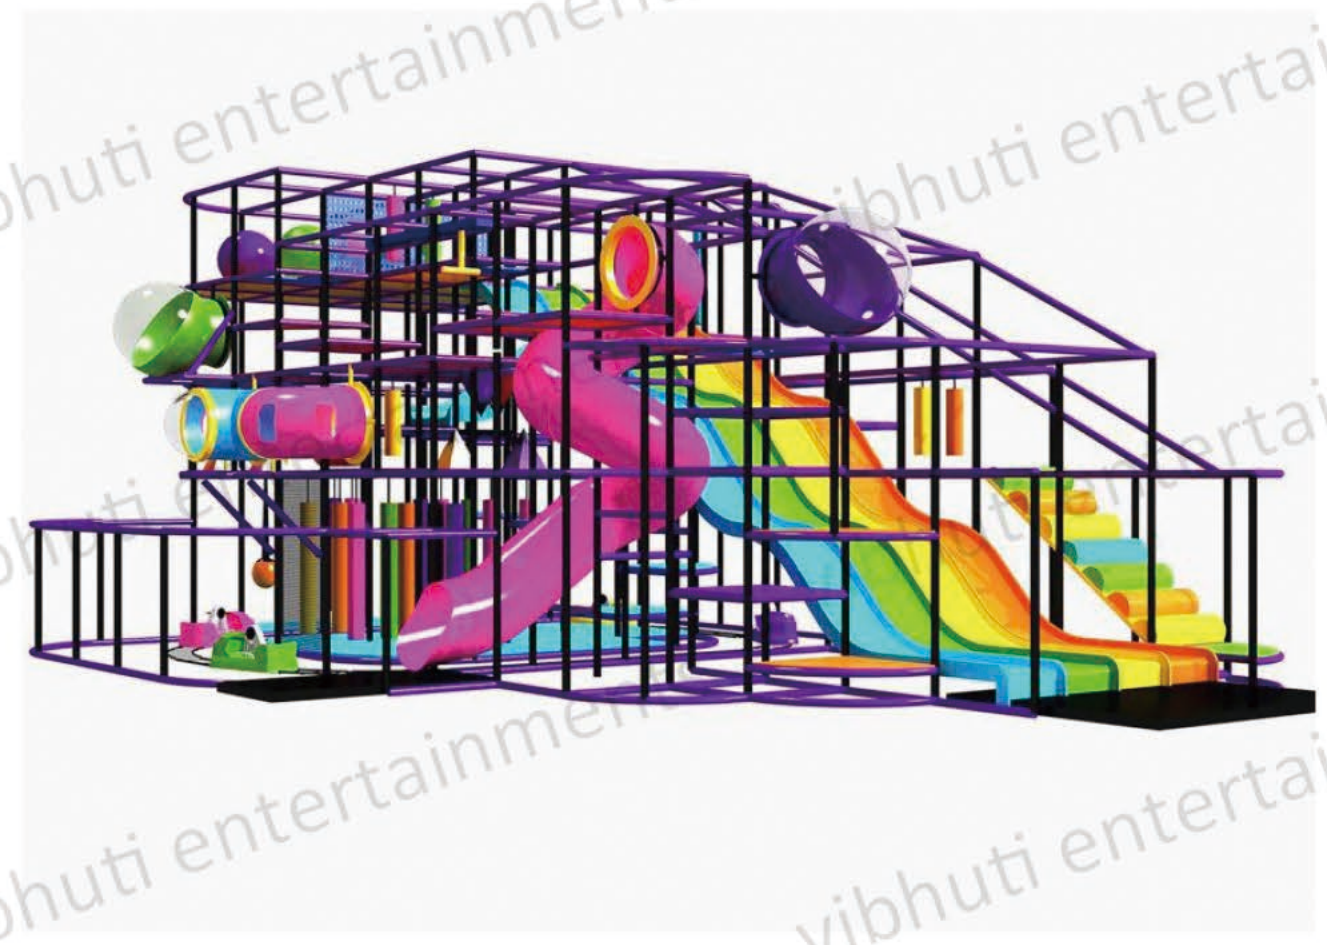

87SQ.M/936SQ.FT

LEO **L-6.1m,W-9.8m,H-3m(60SQ.M/640SQ.FT)**

VIBHUTI
ENTERTAINMENT

LEO70 **L-8.5m,W-6.1m,H-3.4m(52SQ.M/560SQ.FT)**

VIBHUTI
ENTERTAINMENT

LEO71 **65SQ.M/699SQ.FT**

VIBHUTI
ENTERTAINMENT

LEO72 **L-8m,W-6m,H-3.4m(46SQ.M/495SQ.FT)**

LEO72 L-12.2m,W-7.32m,H-3.4m(90SQ.M/960SQ.FT)

LEO74

L-6.1m,W-11m,H-4.5m(67.1SQ.M/720SQ.FT)

100-300SQ.M(1000-3300SQ.FT)

LEO73 L-9.4m,W-13.4m,H-5.8m(126SQ.M/1356SQ.FT)

LEO74 115SQ.M/1238SQ.FT)

LEO75 L-11m,W-9m,H-4.2m(104SQ.M/1119SQ.FT)

VIBHUTI
ENTERTAINMENT

LEO76 109SQ.M/1173SQ.FT)

LEO77 173SQ.M/1862SQ.FT)

LEO78 L-15m,W-9m,H-6m(139SQ.M/1496SQ.FT)

LEO80 L-18.3m,W-15.8m,H-8.5m(289SQ.M/3120SQ.FT)

VIBHUTI
ENTERTAINMENT

LEO80

115SQ.M/1238SQ.FT)