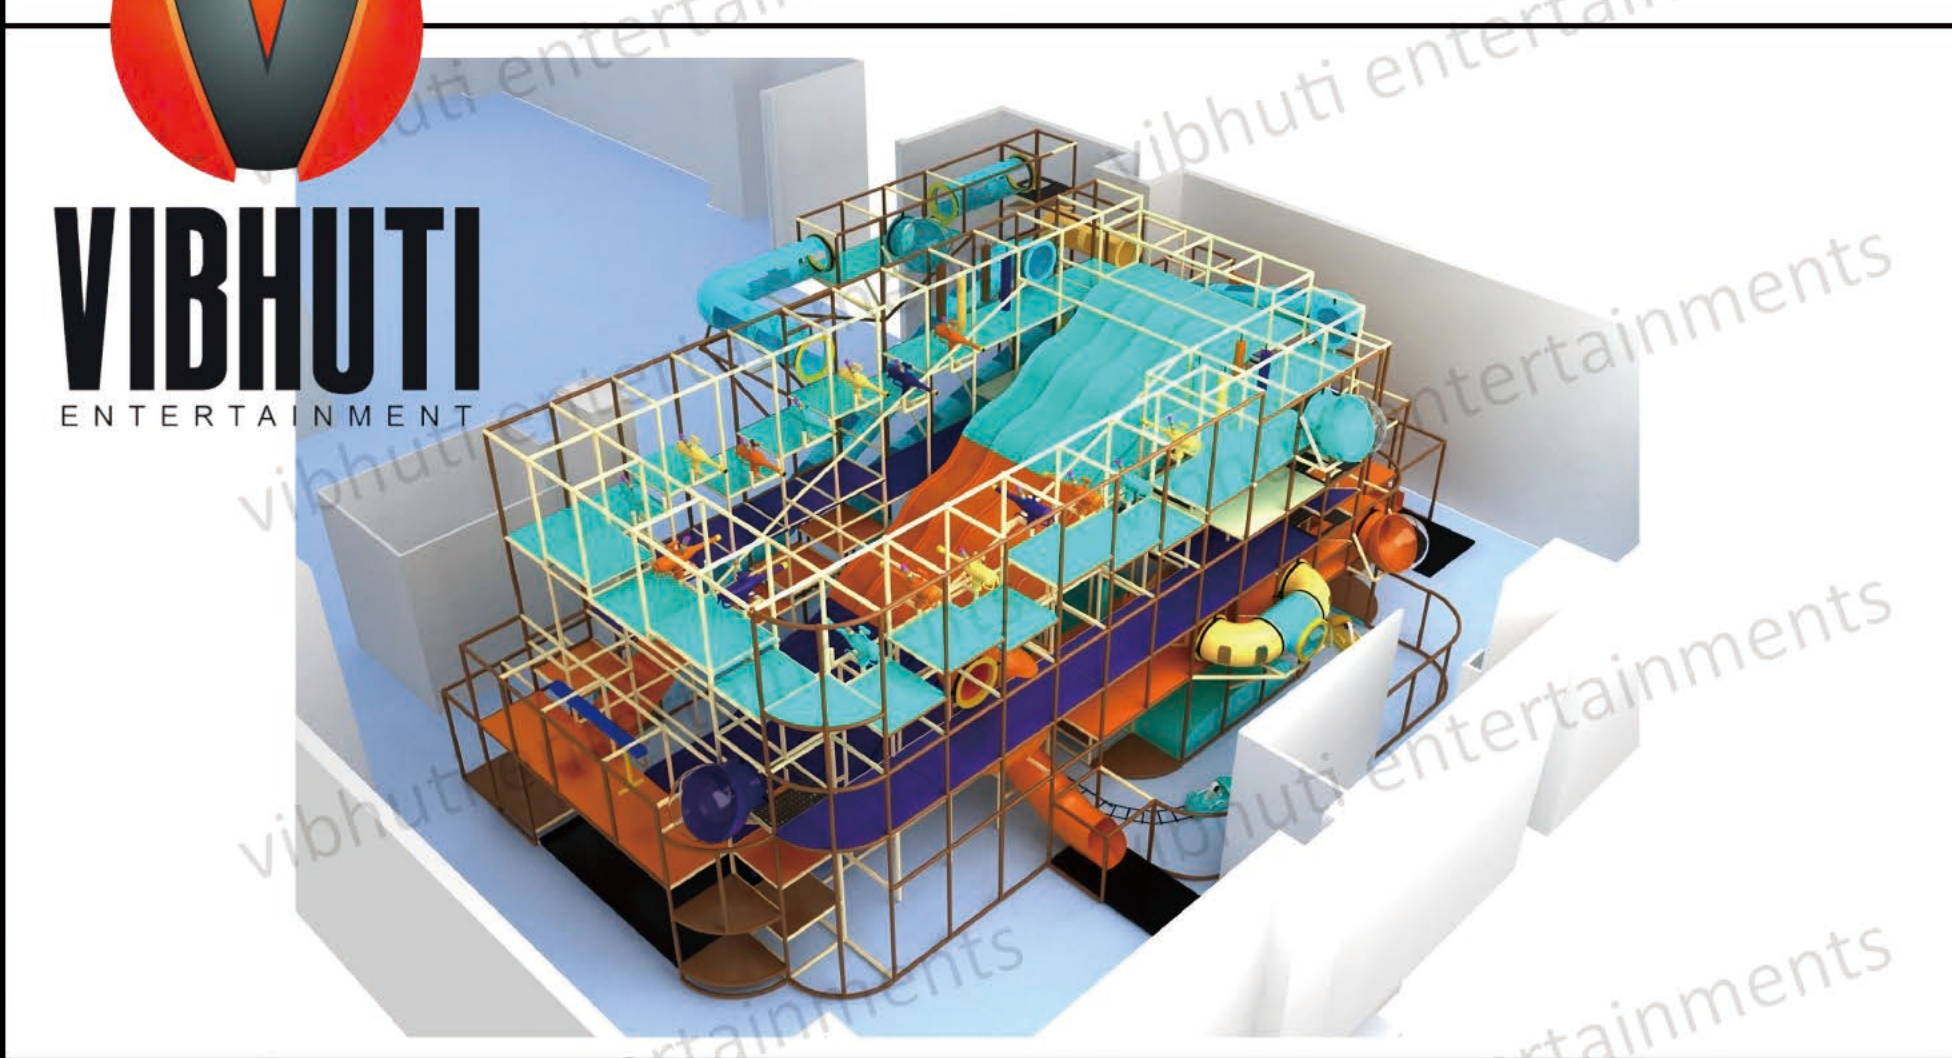

VIBHUTI
ENTERTAINMENT

VIBHUTI
ENTERTAINMENT

LEO85

Customized as your needs

LEO86

L-20.7m,W-14.63m,H-5.8m(302SQ.M/3264SQ.FT)

VIBHUTI
ENTERTAINMENT

LEO87 L-20.2m,W-14.63m,H-7.62m(296SQ.M/3168SQ.FT)

LEO88 L-26.8m,W-28m,H-7.62m(750.4SQ.M/8096SQ.FT)

LEO89 L-13.4m,W-40m,H-6.7m(536SQ.M/5808SQ.FT)

LEO90 Customized as your needs

L-17.7m,W-22.5m,H-7.6m(398SQ.M/4292SQ.FT)

LEO92

Customized as your needs