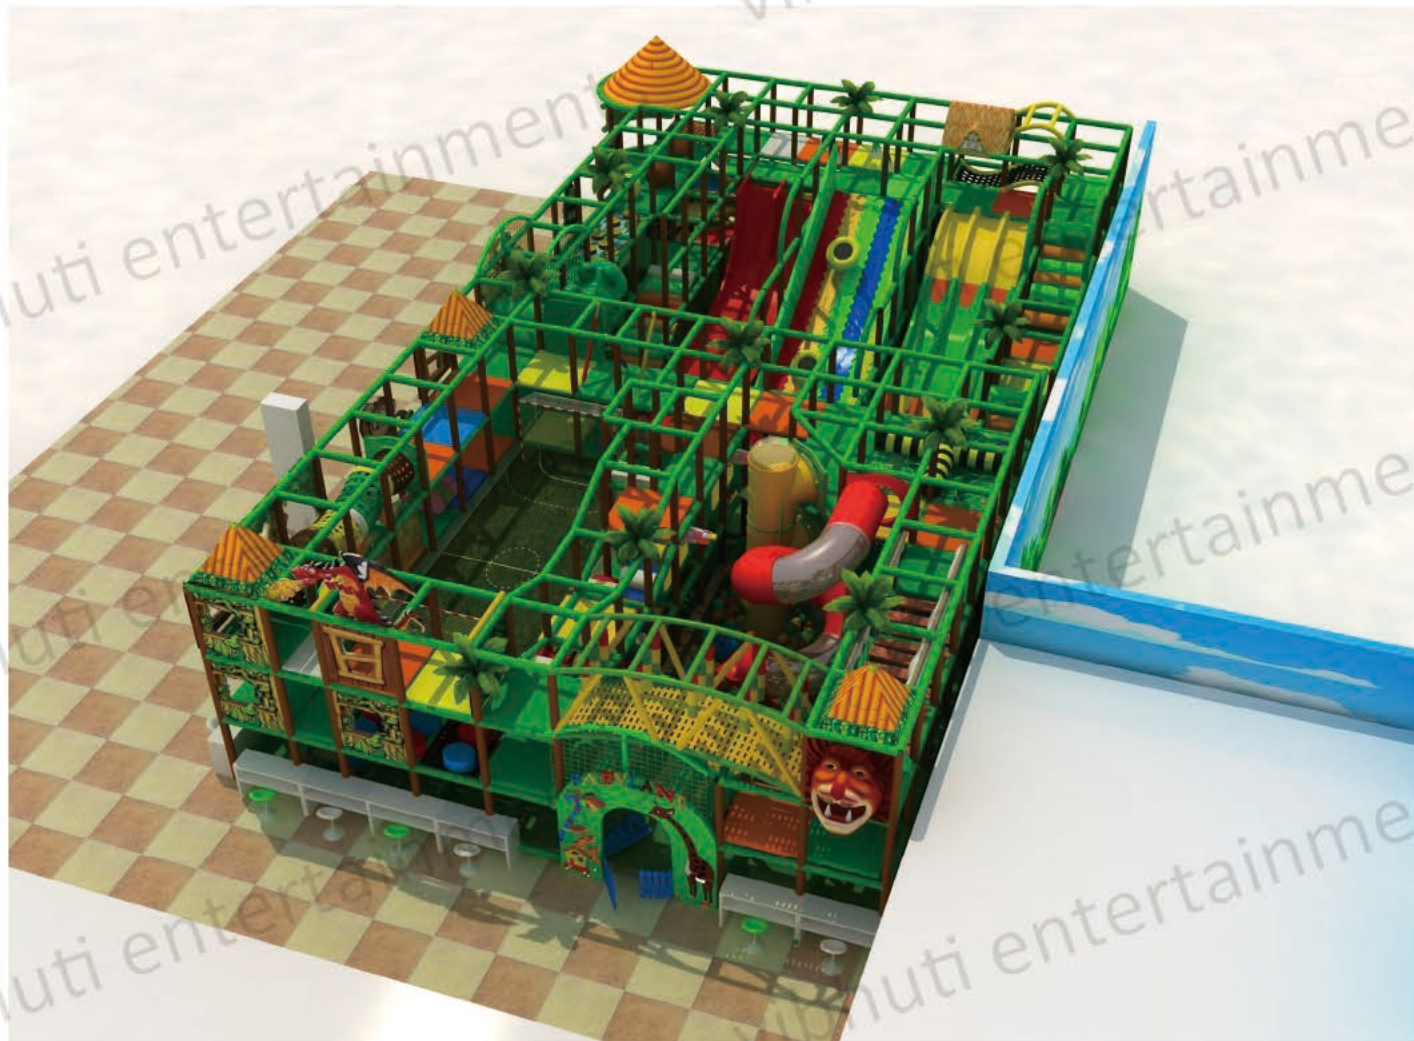

L-10m,W-11m,H-4m(110SQ.M/1184SQ.FT)

LE.T5.312.070
Size: 10.0x11.0x4.0m

233SQ.M/2508SQ.FT

LEO16

179SQ.M/1926SQ.FT

>300SQ.M(3000SQ.FT)

LEO17

L-22m,W-14m,H-5m(308SQ.M/3315SQ.FT)

LEO18

432SQ.M/4650SQ.FT

Colorful&Candy themed

1-100SQ.M(10-1000SQ,FT)

LEO23
VIBHUTI
ENTERTAINMENT

70SQ.M/754SQ.FT

LEO24

88SQ.M/948SQ.FT