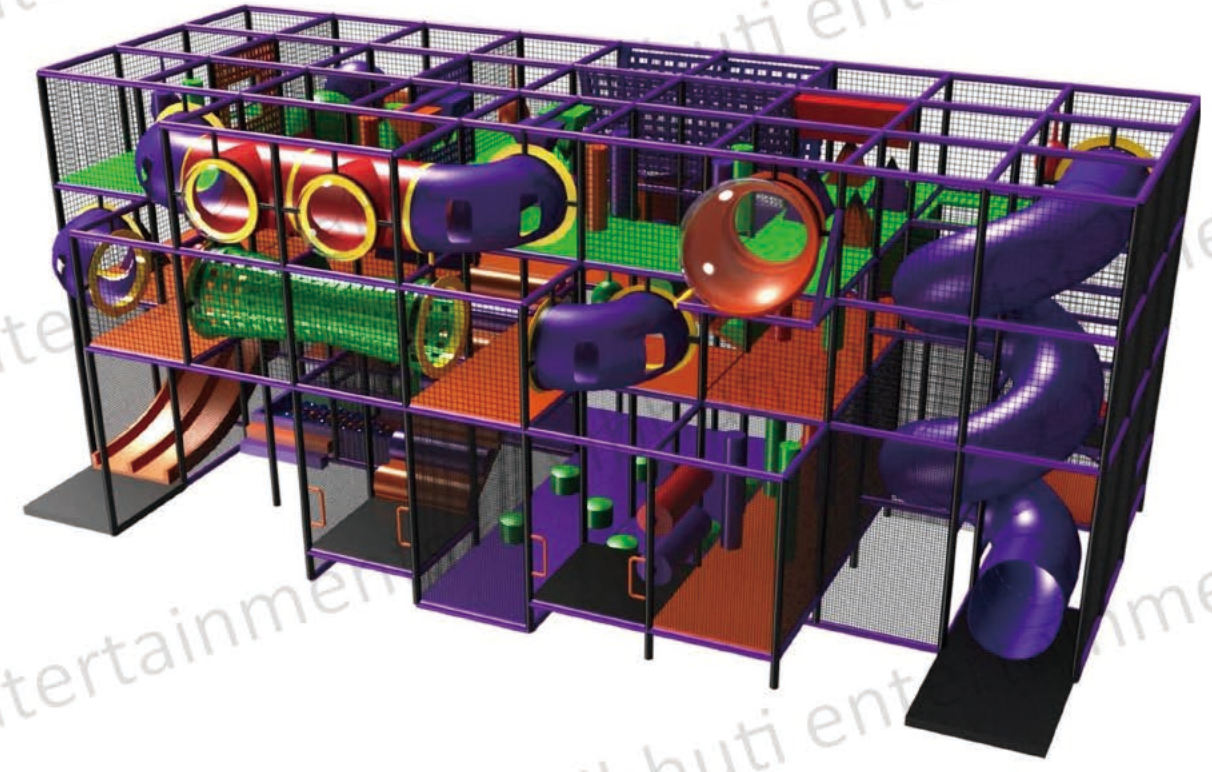

LEO74

L-6.1m,W-11m,H-4.5m(67.1SQ.M/720SQ.FT)

100-300SQ.M(1000-3300SQ.FT)

LEO73 L-9.4m,W-13.4m,H-5.8m(126SQ.M/1356SQ.FT)

LEO74 115SQ.M/1238SQ.FT)