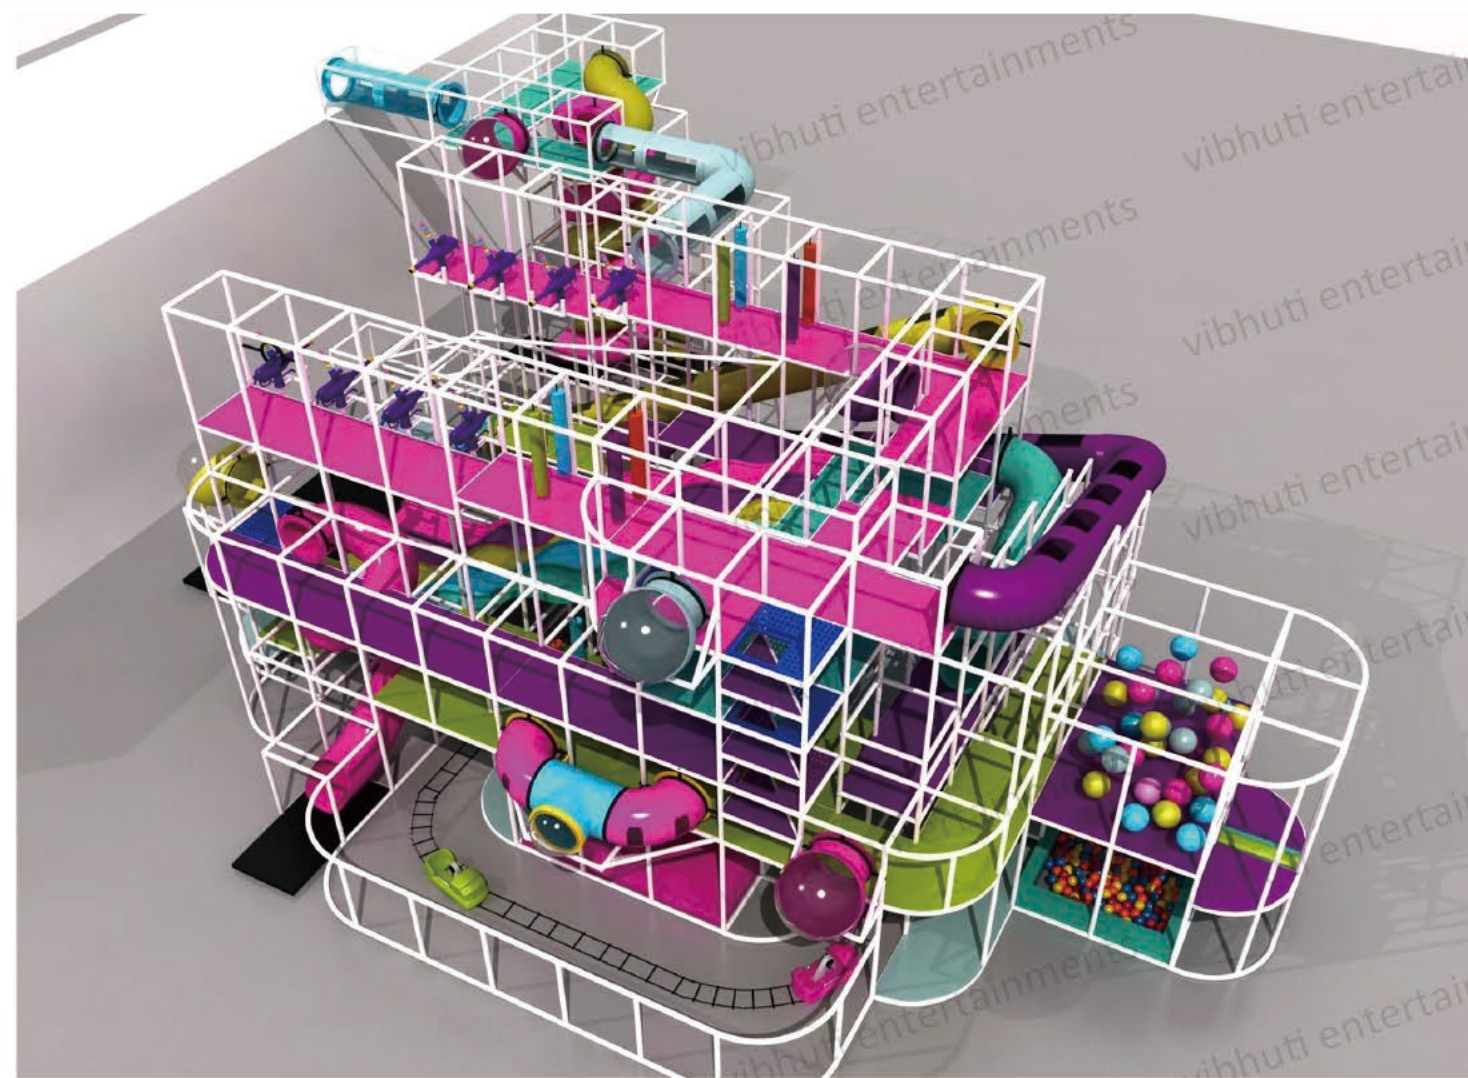

VIBHUTI
ENTERTAINMENT

VIBHUTI
ENTERTAINMENT

LEO85

Customized as your needs

LEO86

L-20.7m,W-14.63m,H-5.8m(302SQ.M/3264SQ.FT)

VIBHUTI
ENTERTAINMENT

LEO87 L-20.2m,W-14.63m,H-7.62m(296SQ.M/3168SQ.FT)

LEO88 L-26.8m,W-28m,H-7.62m(750.4SQ.M/8096SQ.FT)

LEO89 L-13.4m,W-40m,H-6.7m(536SQ.M/5808SQ.FT)

LEO90 Customized as your needs

L-17.7m,W-22.5m,H-7.6m(398SQ.M/4292SQ.FT)

LEO92

Customized as your needs