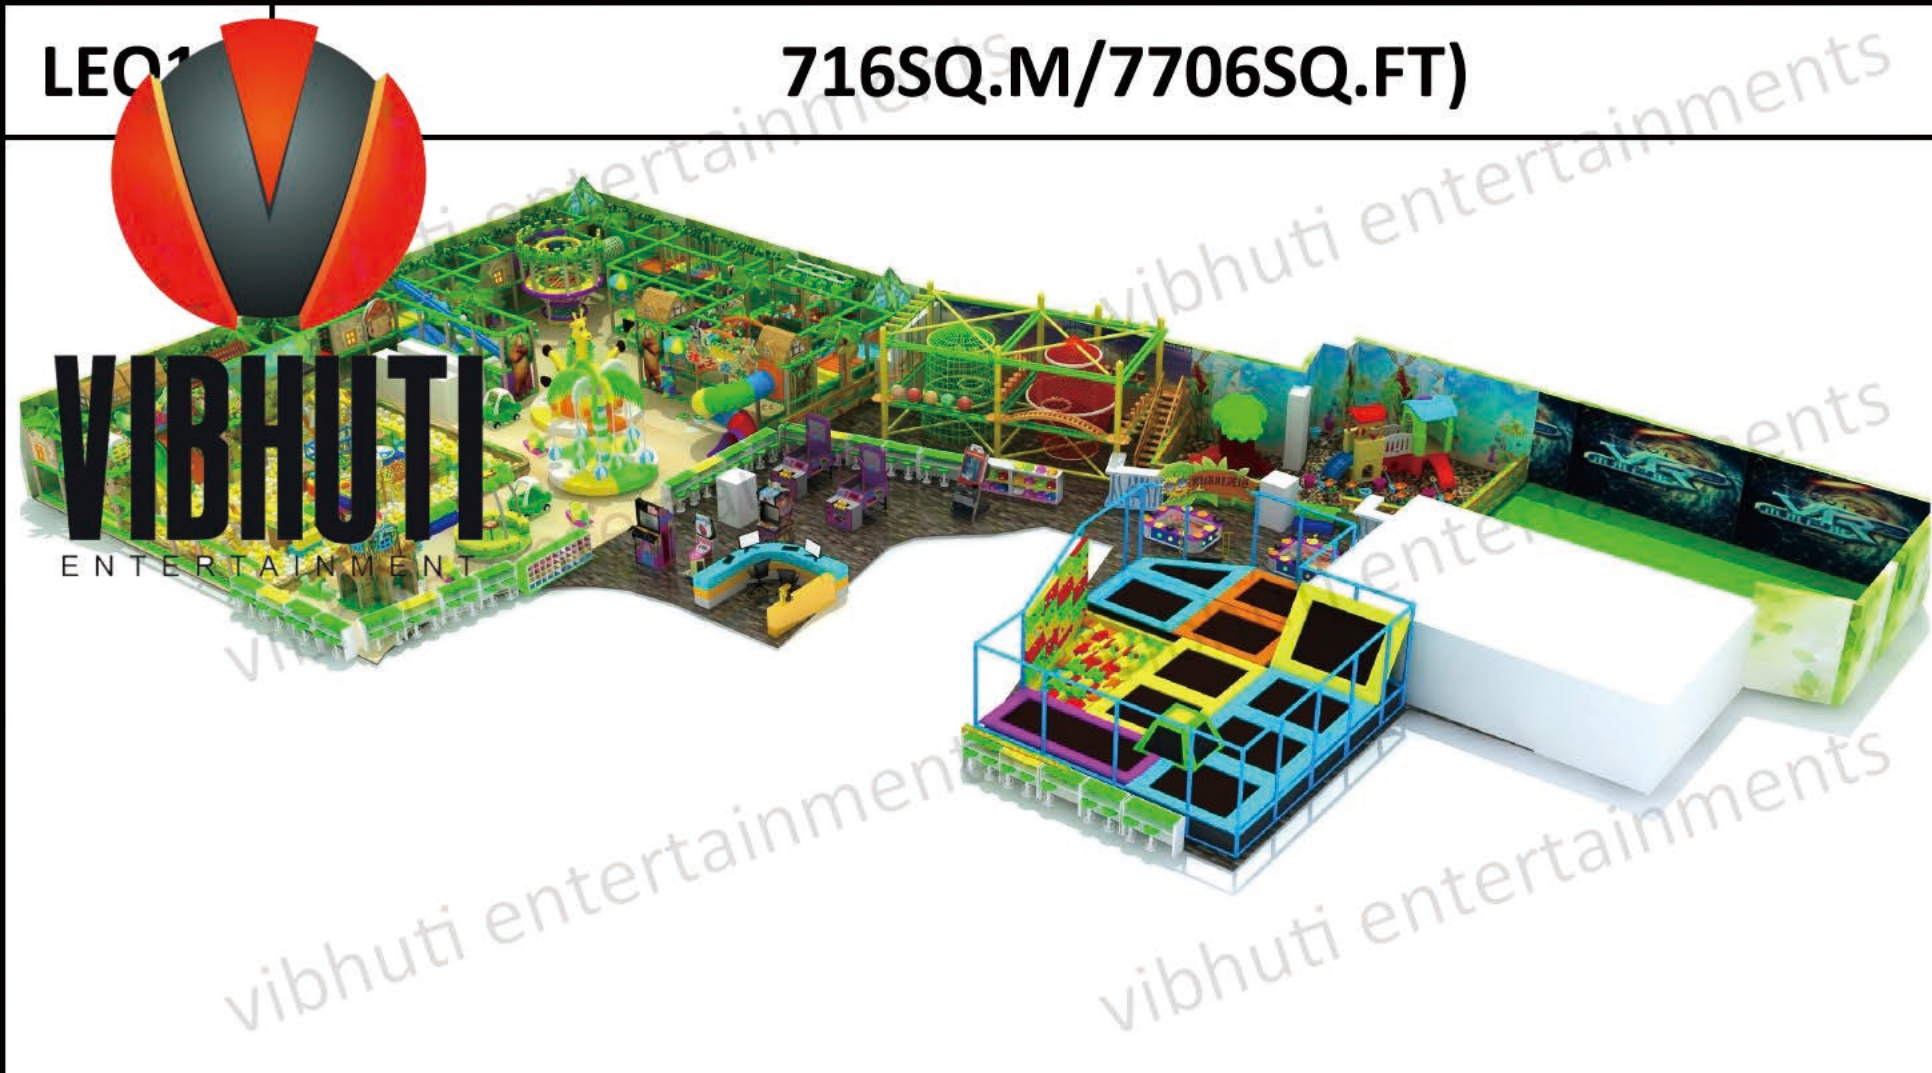

L-8.71m,W-8.71m,H-3.5m(76SQ.M/818SQ.FT)

100-300SQ.M(1000-3300SQ.FT)

LEO11 L-22m,W-13m,H-7.7m(286SQ.M/3078SQ.FT)

LEO12

139SQ.M/1496SQ.FT

VIBHUTI
ENTERTAINMENT

LEO13 L-12m,W-8m,H-3.2m(101SQ.M/1087SQ.FT)

LEO14

L-10m,W-11m,H-4m(110SQ.M/1184SQ.FT)

LE.T5.312.070
Size: 10.0x11.0x4.0m

233SQ.M/2508SQ.FT

LEO16

179SQ.M/1926SQ.FT

>300SQ.M(3000SQ.FT)

LEO17

L-22m,W-14m,H-5m(308SQ.M/3315SQ.FT)

LEO18

432SQ.M/4650SQ.FT

Colorful&Candy themed

1-100SQ.M(10-1000SQ,FT)

LEO23
VIBHUTI
ENTERTAINMENT

70SQ.M/754SQ.FT

LEO24

88SQ.M/948SQ.FT