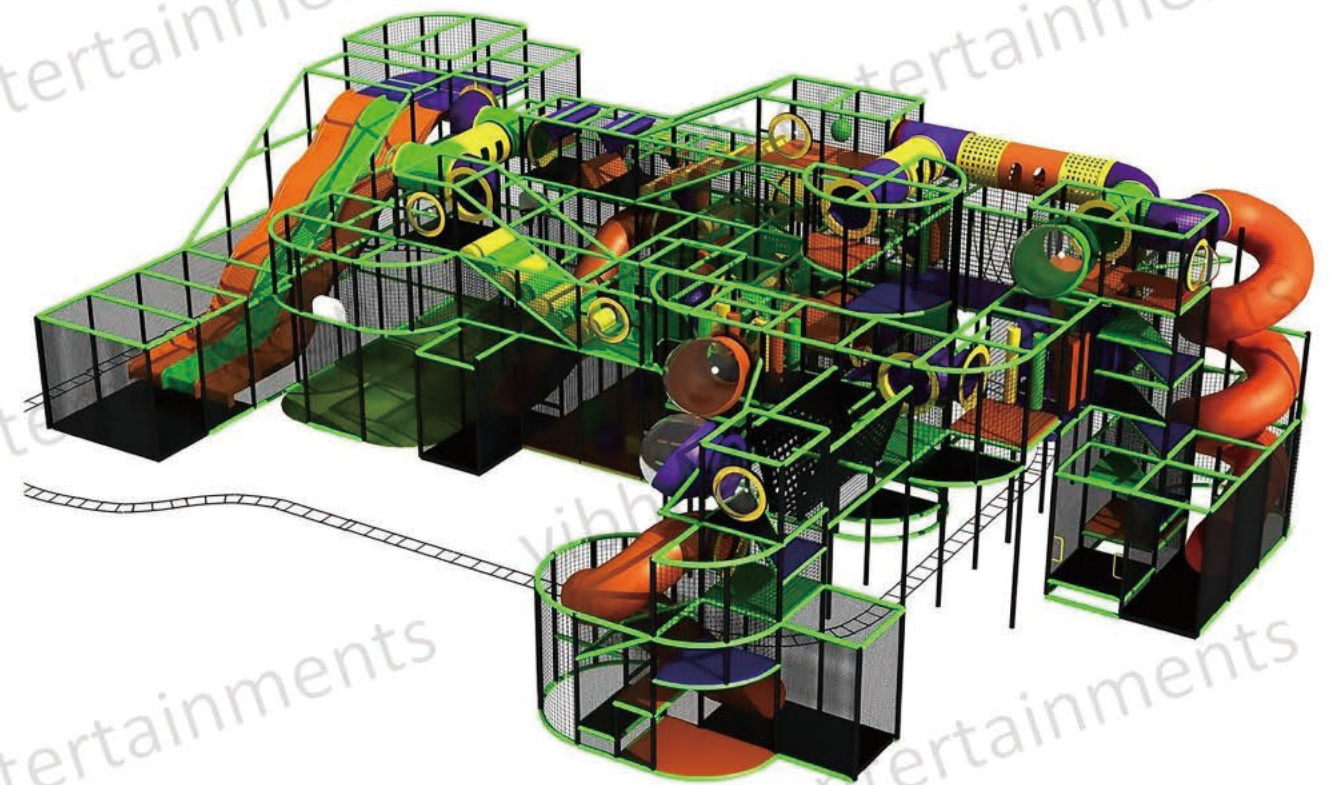

VIBHUTI
ENTERTAINMENT

VIBHUTI
ENTERTAINMENT

LEO85

Customized as your needs

LEO86

L-20.7m,W-14.63m,H-5.8m(302SQ.M/3264SQ.FT)

VIBHUTI
ENTERTAINMENT

LEO87 L-20.2m,W-14.63m,H-7.62m(296SQ.M/3168SQ.FT)