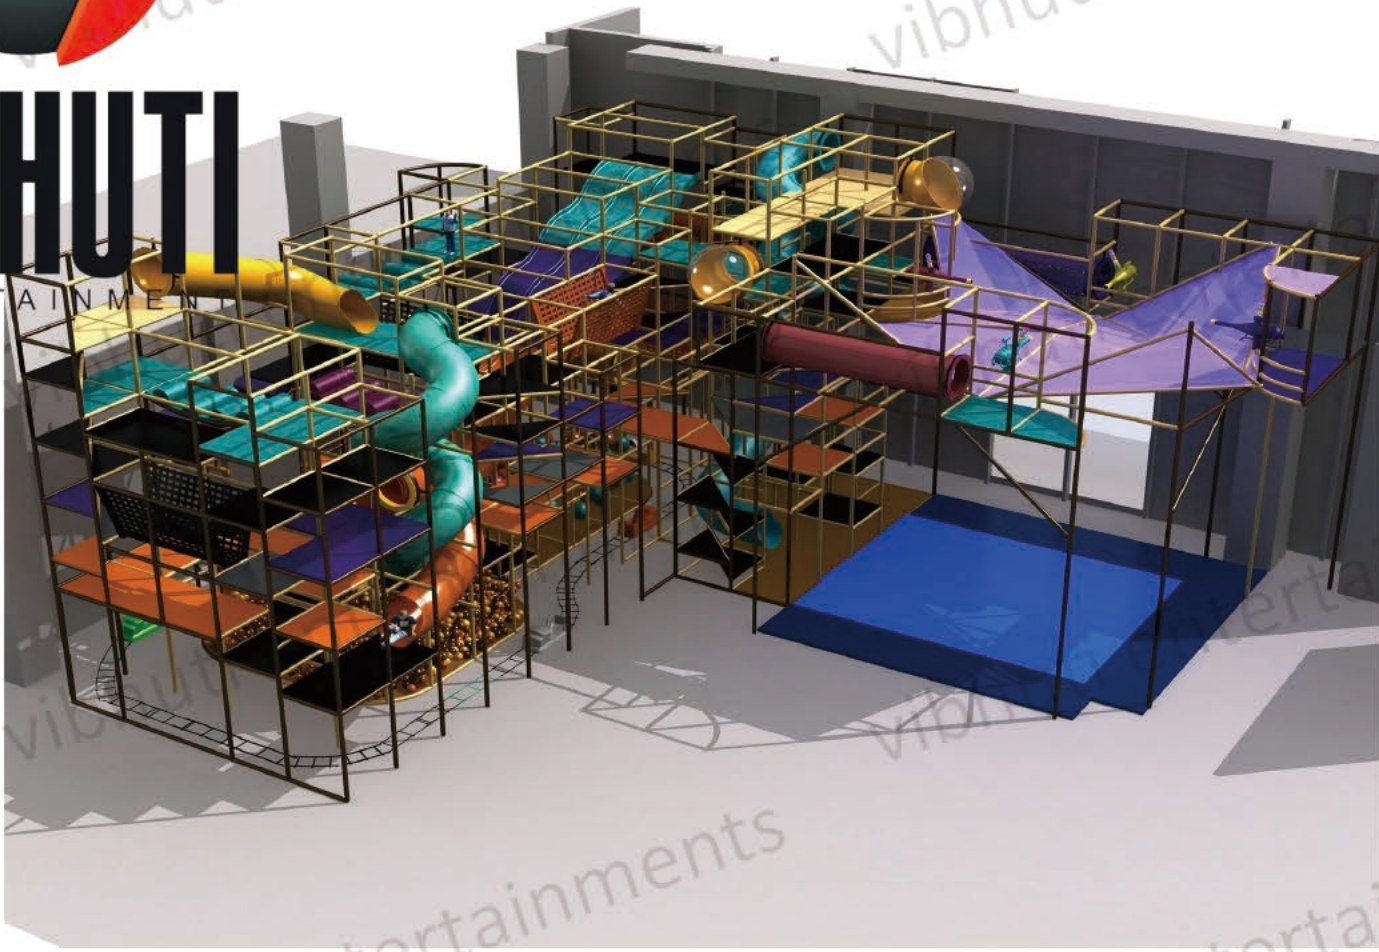

VIBHUTI
ENTERTAINMENT

LEO76 109SQ.M/1173SQ.FT)

LEO77 173SQ.M/1862SQ.FT)

LEO78 L-15m,W-9m,H-6m(139SQ.M/1496SQ.FT)

LEO80 L-18.3m,W-15.8m,H-8.5m(289SQ.M/3120SQ.FT)

VIBHUTI
ENTERTAINMENT

LEO80

115SQ.M/1238SQ.FT)

VIBHUTI
ENTERTAINMENT

VIBHUTI
ENTERTAINMENT

LEO85

Customized as your needs

LEO86

L-20.7m,W-14.63m,H-5.8m(302SQ.M/3264SQ.FT)

VIBHUTI
ENTERTAINMENT

LEO87 L-20.2m,W-14.63m,H-7.62m(296SQ.M/3168SQ.FT)