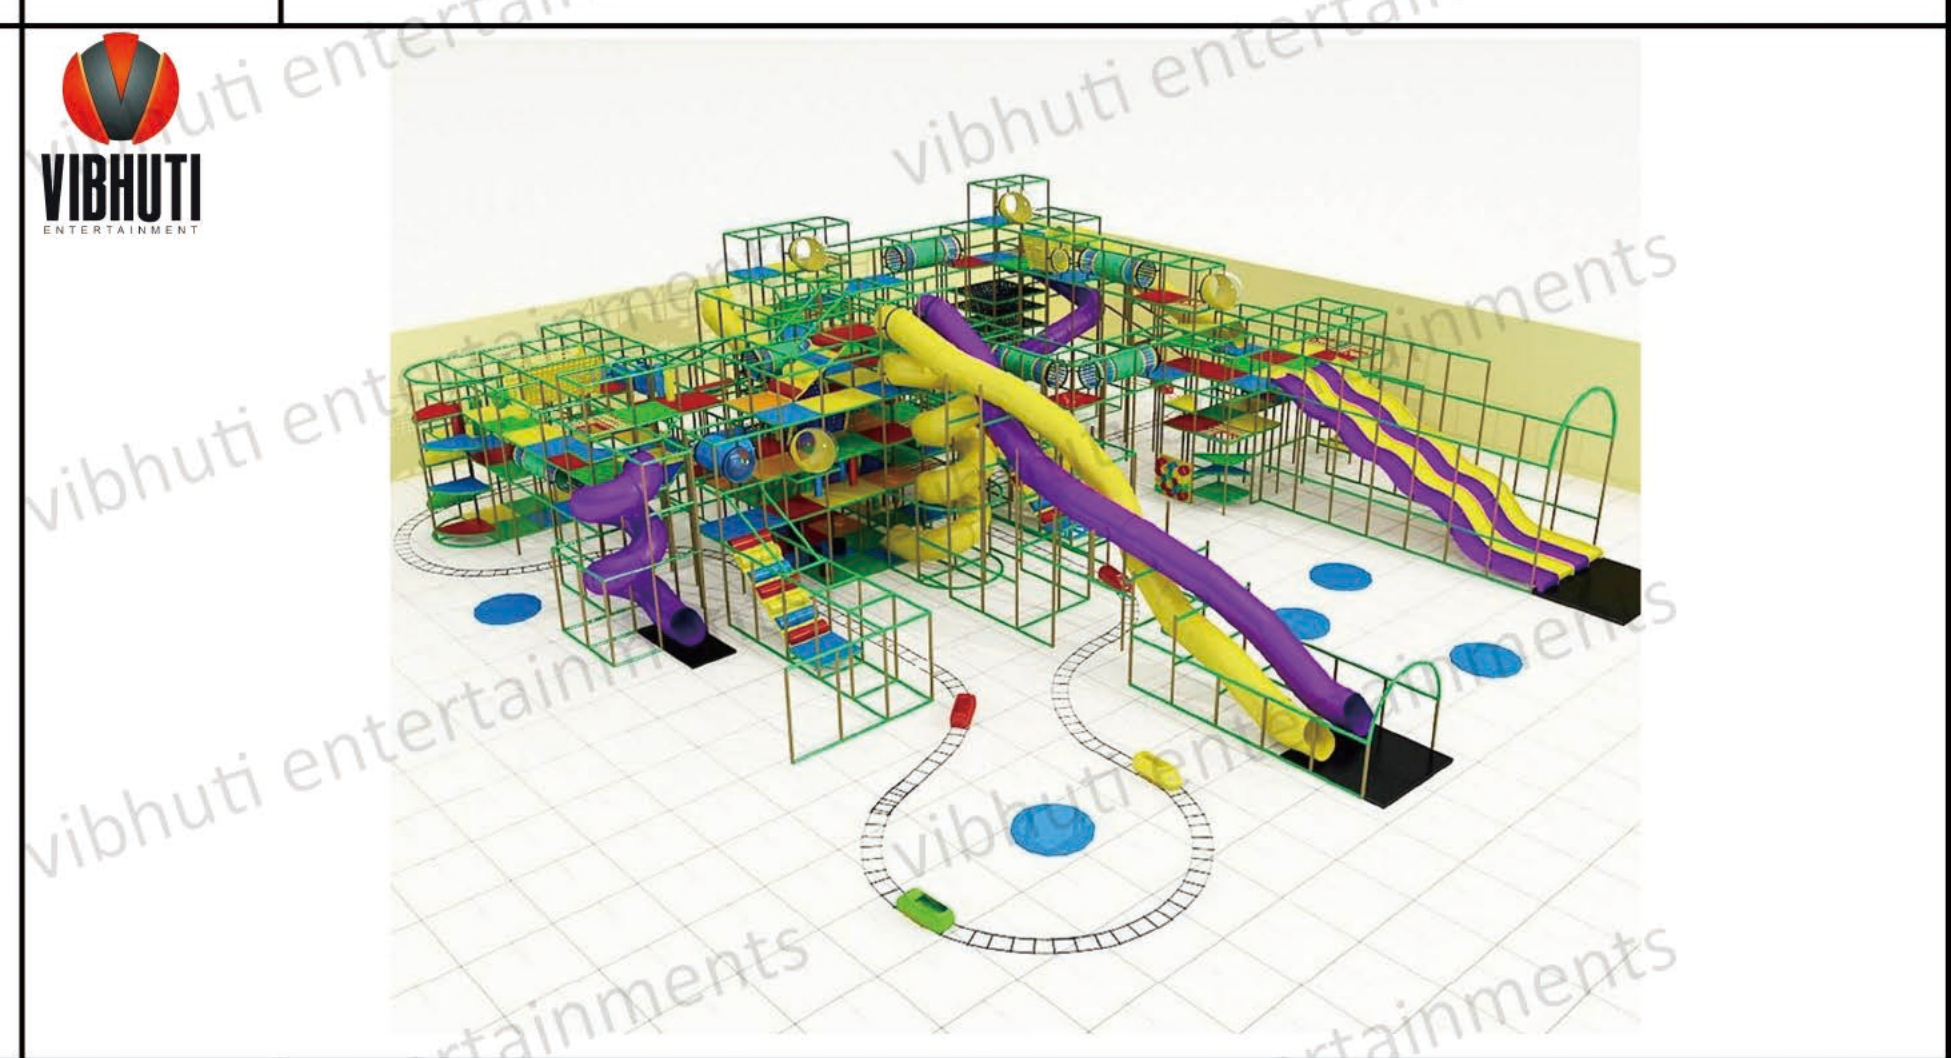

VIBHUTI
ENTERTAINMENT

VIBHUTI
ENTERTAINMENT

LEO85

Customized as your needs

LEO86

L-20.7m,W-14.63m,H-5.8m(302SQ.M/3264SQ.FT)

VIBHUTI
ENTERTAINMENT

LEO87 L-20.2m,W-14.63m,H-7.62m(296SQ.M/3168SQ.FT)

LEO88 L-26.8m,W-28m,H-7.62m(750.4SQ.M/8096SQ.FT)

LEO89 L-13.4m,W-40m,H-6.7m(536SQ.M/5808SQ.FT)

LEO90 Customized as your needs

L-17.7m,W-22.5m,H-7.6m(398SQ.M/4292SQ.FT)

LEO92

Customized as your needs